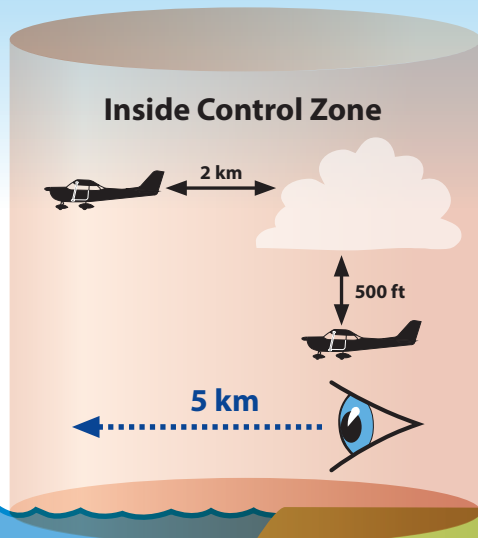

VFR MET Minima

3000 ft amsl

Clear of cloud and in sight of the surface

1000 ft agl

Weather-related indicators

If **one** of these indicators changes during flight...

then you should consider your situation. **Making good decisions takes time.** Recognising a change in the weather conditions at an early stage of the flight **can save your life.**

Cloudbase

Visibility

Cloud - colouring

Terrain clearance

Wind speed

Cloud type

Wind direction

Rain