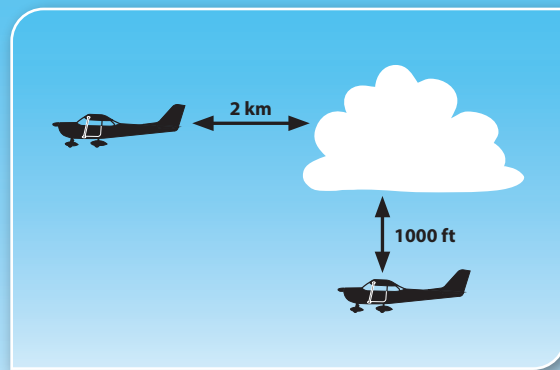

VFR MET Minima

3000 ft amsl

Clear of cloud and in sight of the surface

1000 ft agl

Weather-related indicators

If **one** of these indicators changes during flight...

then you should consider your situation. **Making good decisions takes time.** Recognising a change in the weather conditions at an early stage of the flight **can save your life.**

Cloudbase

Visibility

Cloud - colouring

Terrain clearance

Wind speed

Cloud type

Wind direction

Rain